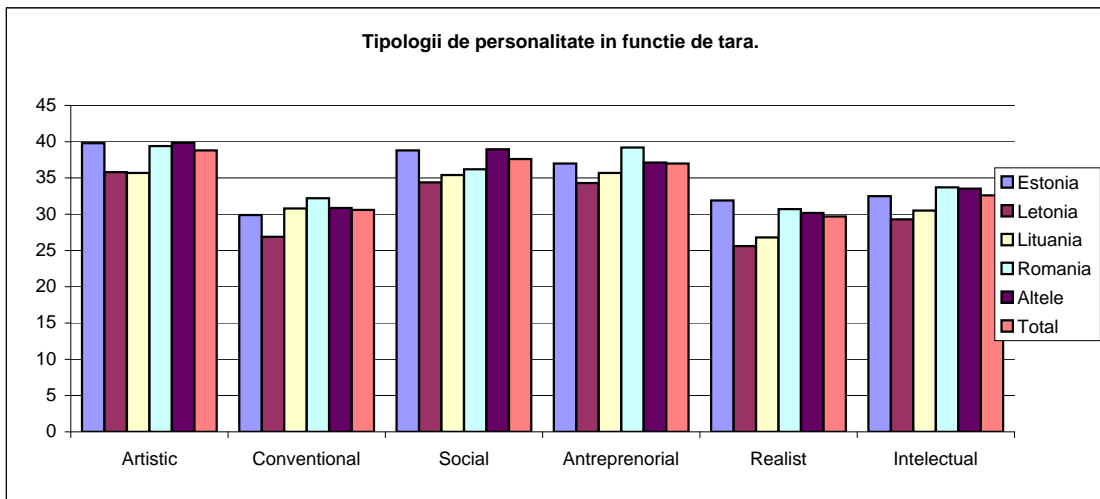

	Artistic	Conventional	Social	Antreprenorial	Realist	Intelectual
Estonia	39.8	29.9	38.8	37.0	31.9	32.5
Letonia	35.8	26.9	34.4	34.3	25.6	29.3
Lituania	35.7	30.8	35.4	35.7	26.8	30.5
Romania	39.4	32.2	36.2	39.2	30.7	33.7
Altele	39.8	30.9	39.0	37.1	30.2	33.5
Total	38.8	30.6	37.6	37.0	29.7	32.6

Tipologiile de personalitate intalnite la tinerii romani.

tonia  
tonia  
uania  
mania  
ele  
tal

ntional

renorial

tual