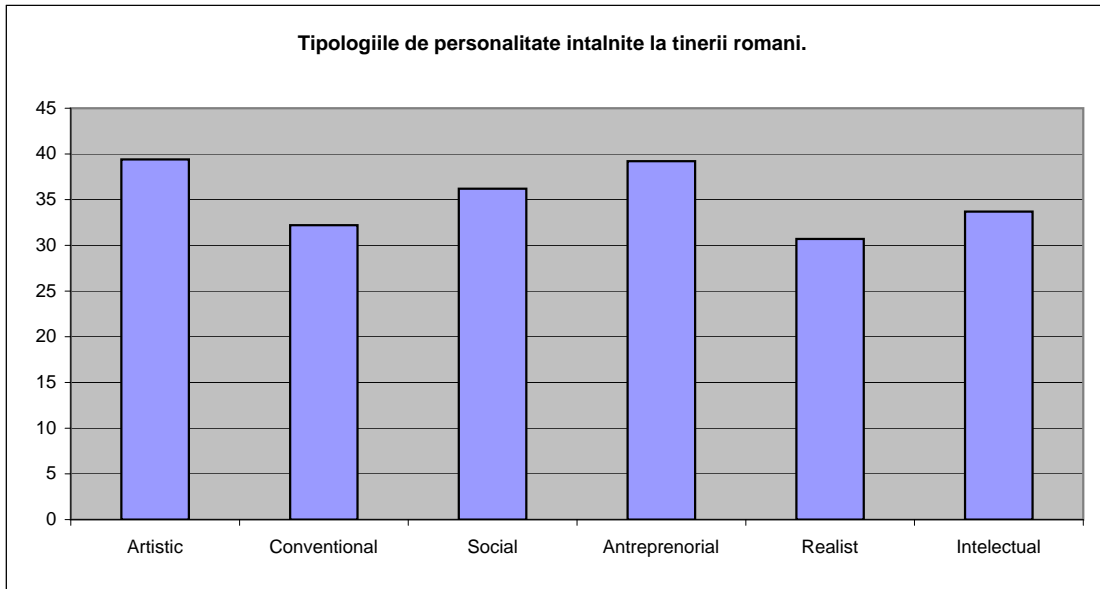

	Artistic	Conventional	Social	Antreprenorial	Realist	Intelectual
Estonia	39.8	29.9	38.8	37.0	31.9	32.5
Letonia	35.8	26.9	34.4	34.3	25.6	29.3
Lituania	35.7	30.8	35.4	35.7	26.8	30.5
Romania	39.4	32.2	36.2	39.2	30.7	33.7
Altele	39.8	30.9	39.0	37.1	30.2	33.5
Total	38.8	30.6	37.6	37.0	29.7	32.6

Tipologiile de personalitate intalnite la tinerii romani.

tonia  
tonia  
uania  
mania  
ele  
tal

ntional

renorial

tual