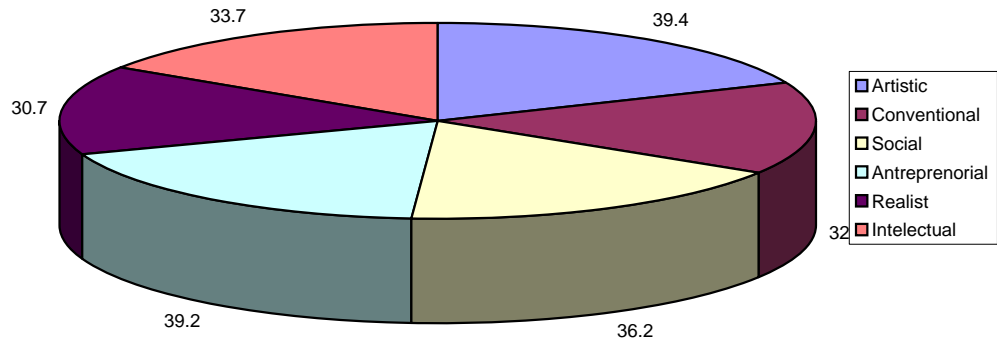

	Artistic	Conventional	Social	Antreprenorial	Realist	Intelectual
Estonia	39.8	29.9	38.8	37.0	31.9	32.5
Letonia	35.8	26.9	34.4	34.3	25.6	29.3
Lituania	35.7	30.8	35.4	35.7	26.8	30.5
Romania	39.4	32.2	36.2	39.2	30.7	33.7
Altele	39.8	30.9	39.0	37.1	30.2	33.5
Total	38.8	30.6	37.6	37.0	29.7	32.6

Tipologiile de personalitate intalnite la tinerii romani.

tonia  
tonia  
uania  
mania  
ele  
tal

ntional

renorial

tual